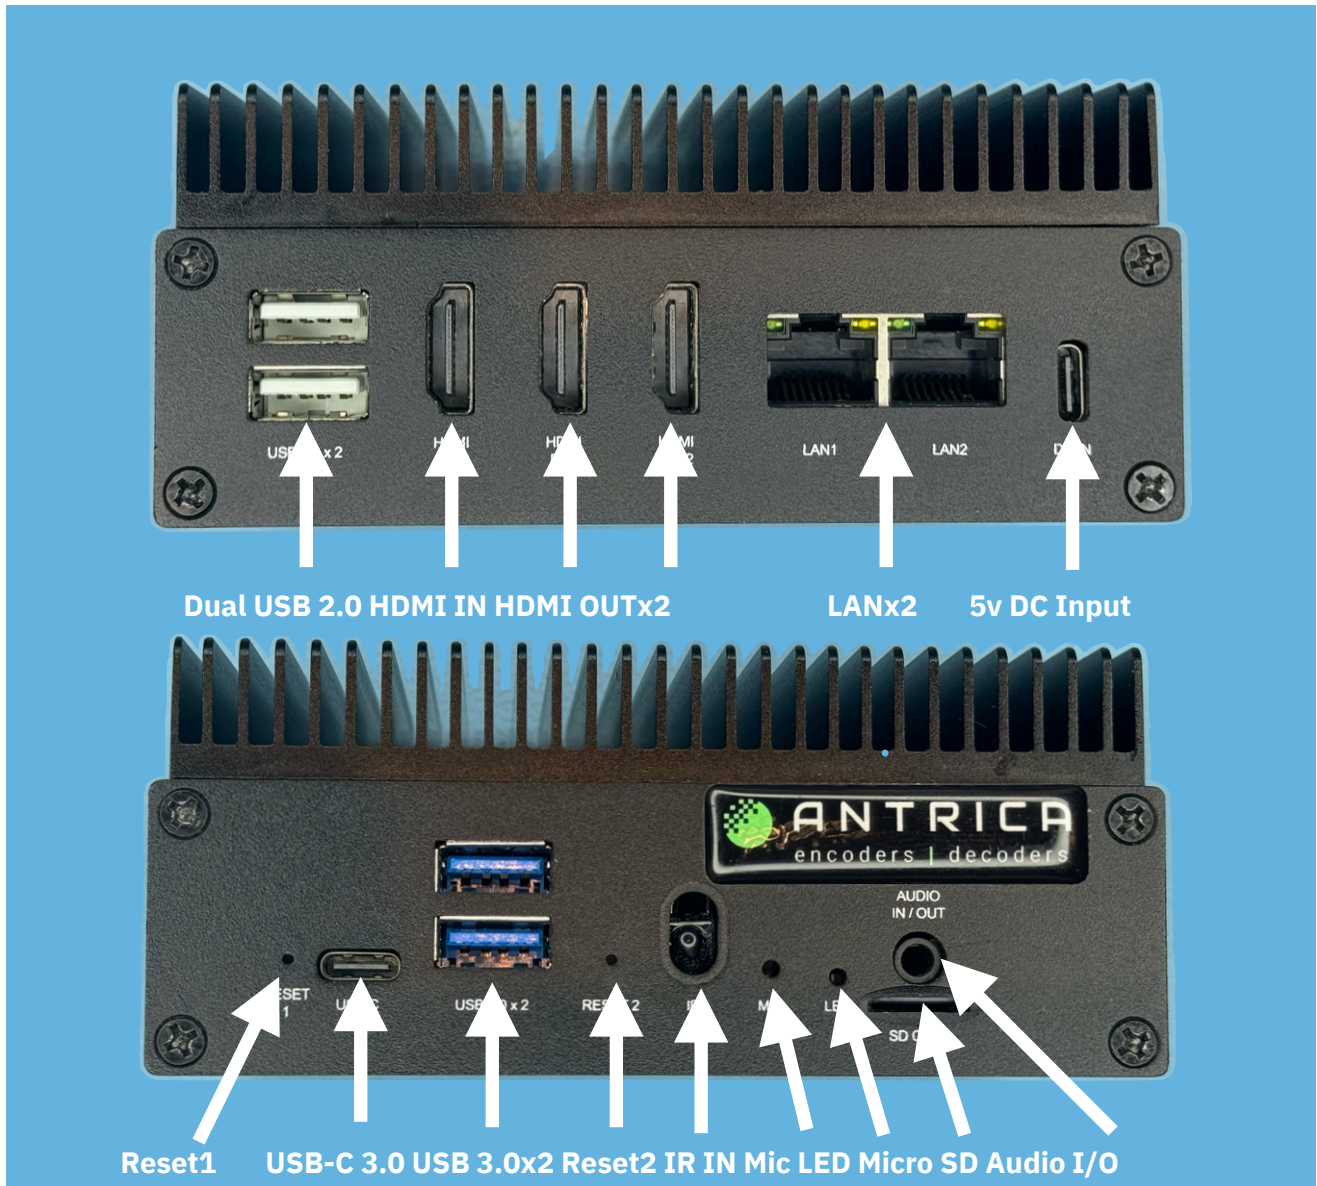

Connections

Order Information

Part Number: ANT-5000

Contents: ANT-5000, 5v Power Supply multi country adapters, 2 mounting side plates (pre fitted on base sides)

Contact: sales@antrica.com for pricing