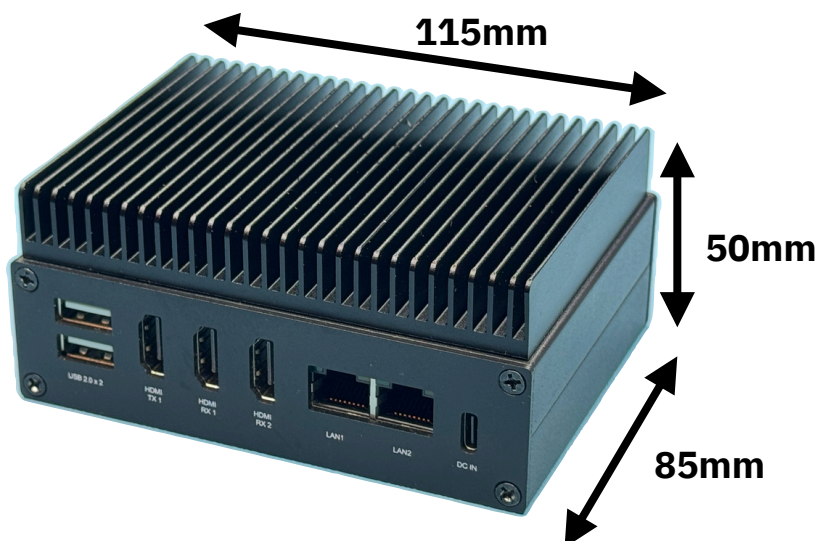

Connections

Order Information

Part Number: ANT-5000

Contents: ANT-5000, 5v Power Supply multi country adapters, 2 mounting side plates (pre fitted on base sides)

Contact: sales@antrica.com for pricing