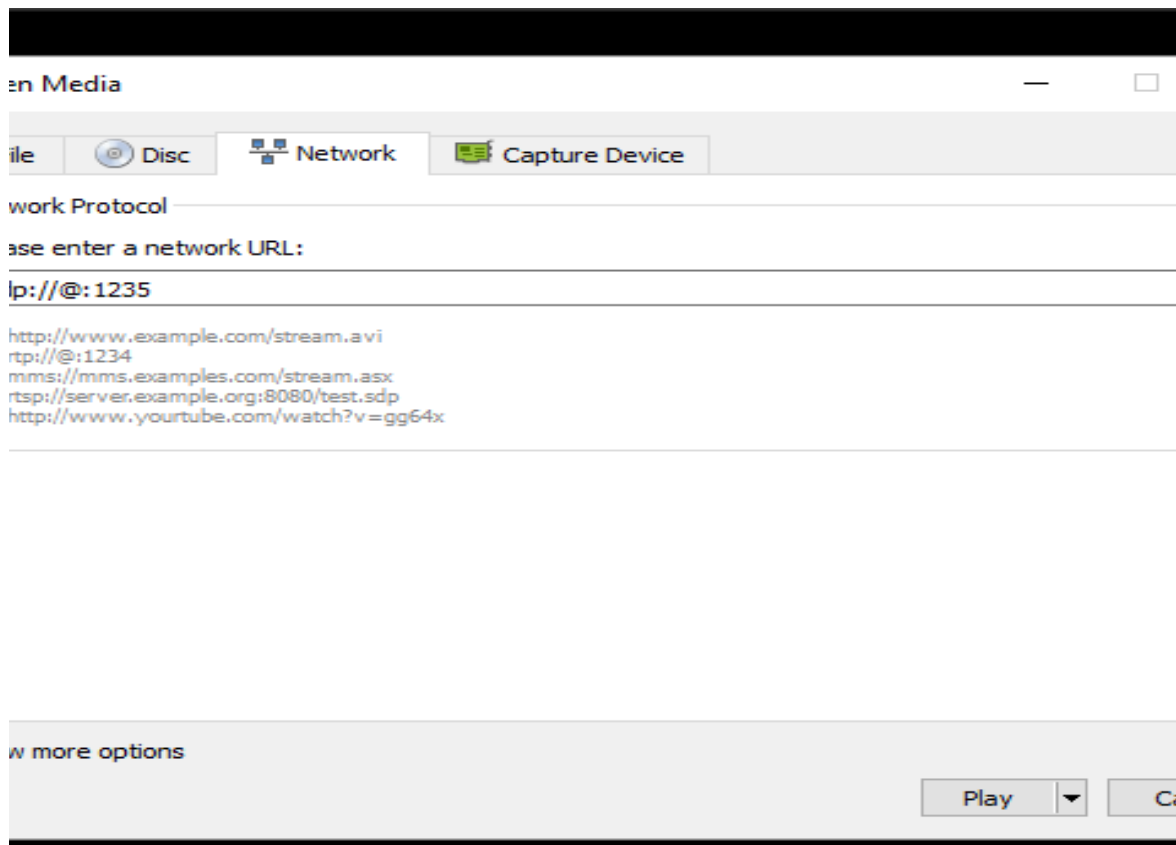

In VLC Player type
udp://@:1235
(PC Ip address is 192.168.0.18 in
this example)